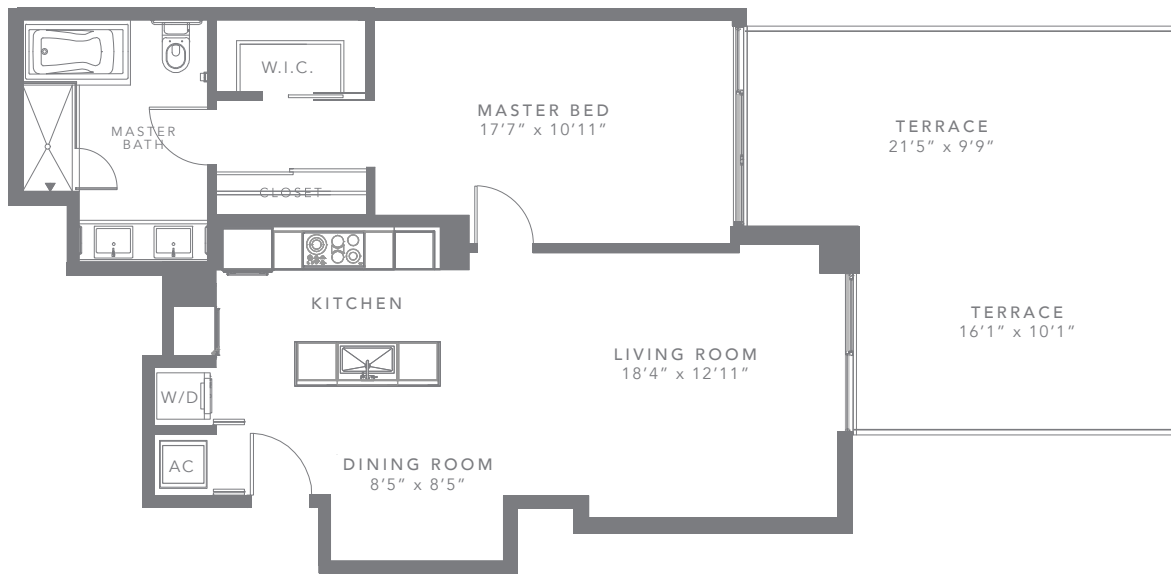

BIJOU

bay harbor

◀ n INTRACOASTAL

L5 | 1 BED / 1 BATH

FLOOR 3

INTERIOR	849 SQ FT	79 M ²
EXTERIOR	377 SQ FT	35 M ²
TOTAL	1,226 SQ FT	114 M²